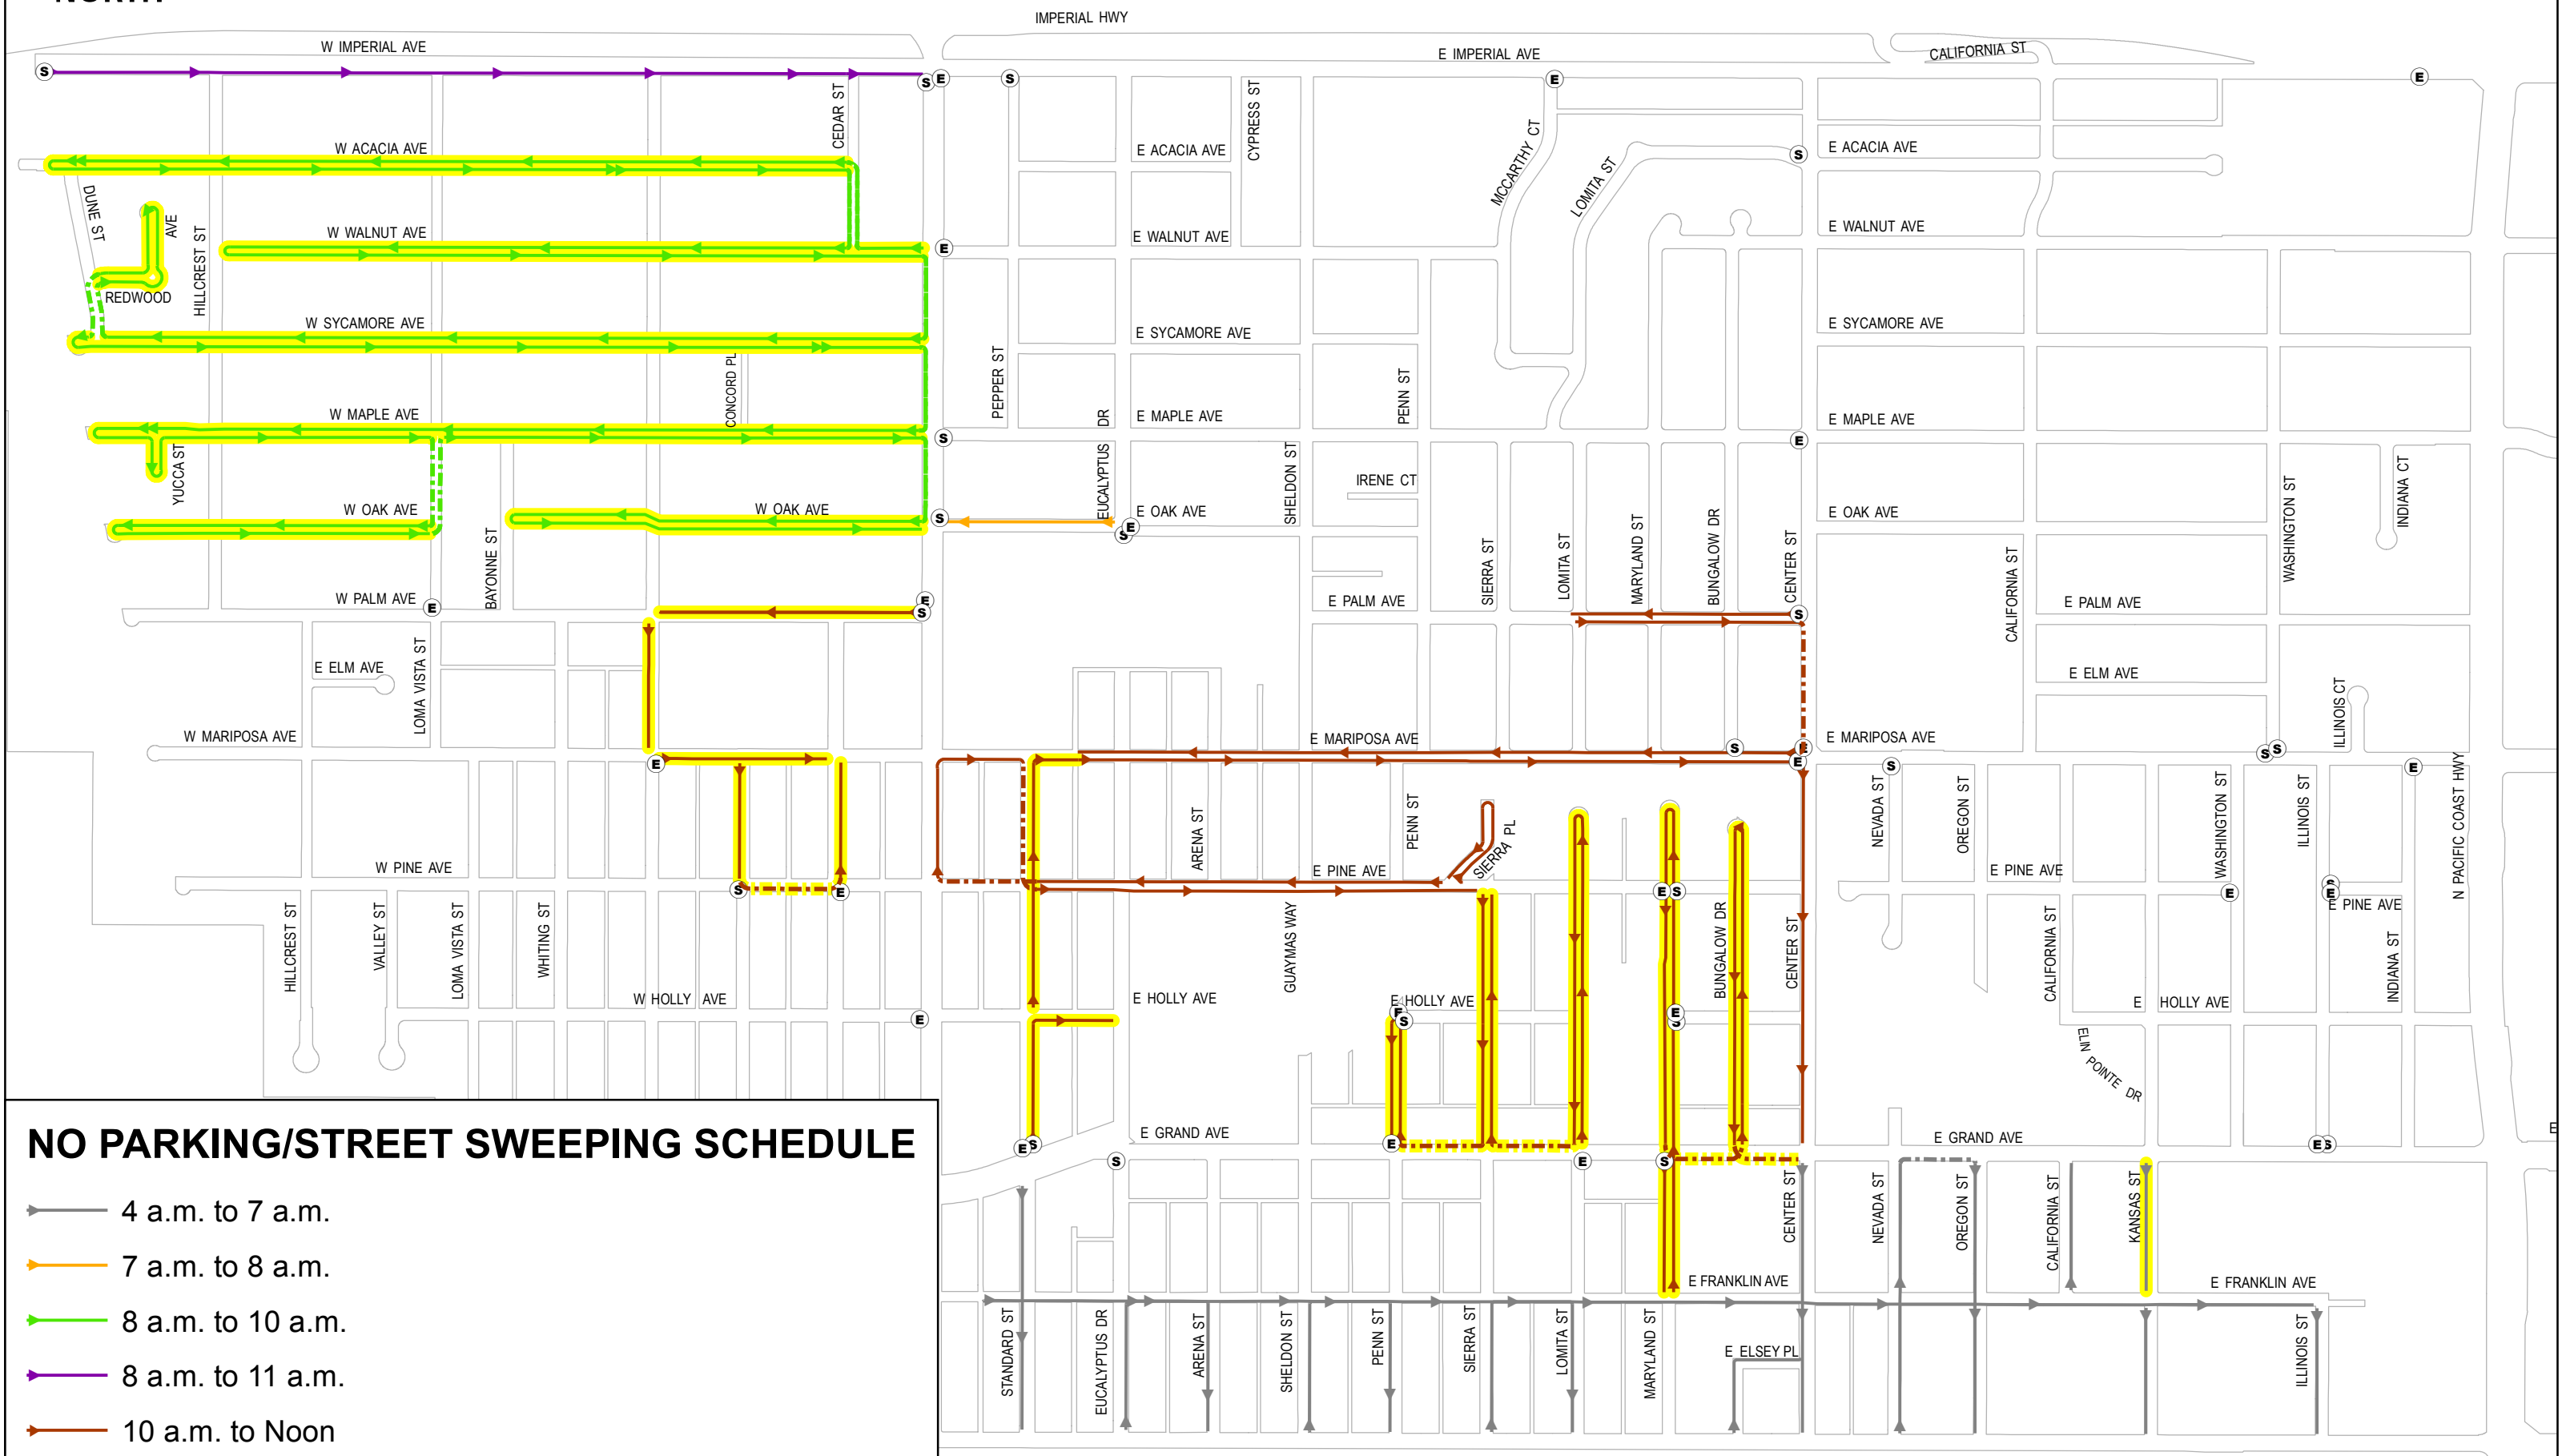

THURSDAY (The highlighted streets have new sweeping days and/or times)

NO PARKING/STREET SWEEPING SCHEDULE

- 4 a.m. to 7 a.m.
- 7 a.m. to 8 a.m.
- 8 a.m. to 10 a.m.
- 8 a.m. to 11 a.m.
- 10 a.m. to Noon